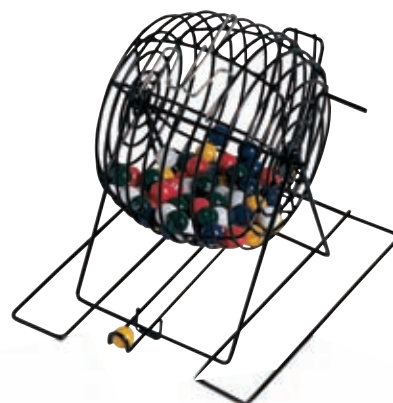

Bingo Cage

This Bingo Cage is a professional item that reproduces the necessary random selection of numbers. One turn of the handle deposits a single ball in the chute, with a ball being released on every turn. Supplied with 90 colourful bingo balls. The cage is approx.

Size: 32cmH; base 33 x 33cm

E751178

£ 65.00