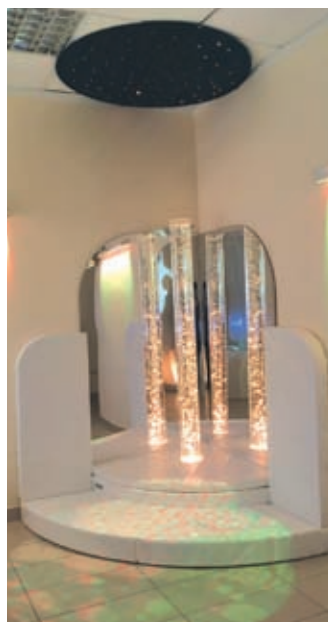

Star Ceiling Circle

A light-weight and easy to install ceiling centre-piece. With multiple light points that change colour in sequence. Decorative, install out of reach as this is not intended to be handled. Provides a calming focal point, especially for those who spend long periods of time bed-bound. Dark blue. Aluminium ring with a serge material centre. Light Source (19210) to be purchased separately. The colour of the lights can be selected using our wireless controllers (see www.rompa.com). Size: 122cm diameter