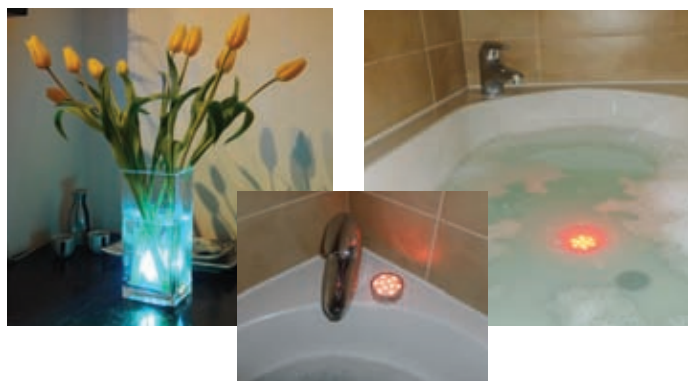

Aqua Mood Light

Create a relaxing atmosphere in your bath with this colour-changing, waterproof LED light. The soft lighting can be decorative and soothing as the colours fade in gentle rotation, or stimulating when set to jump between colours, or to a fixed colour. Includes a remote control with CR2025 battery and an 8-10m range approximately. Also suitable for use in vases, water features and ponds. Requires 3 AAA batteries for the light unit. Not for use in water deeper than 1m.

Size: 7cm diameter x 2.5cmH
E722487

£ 12.95